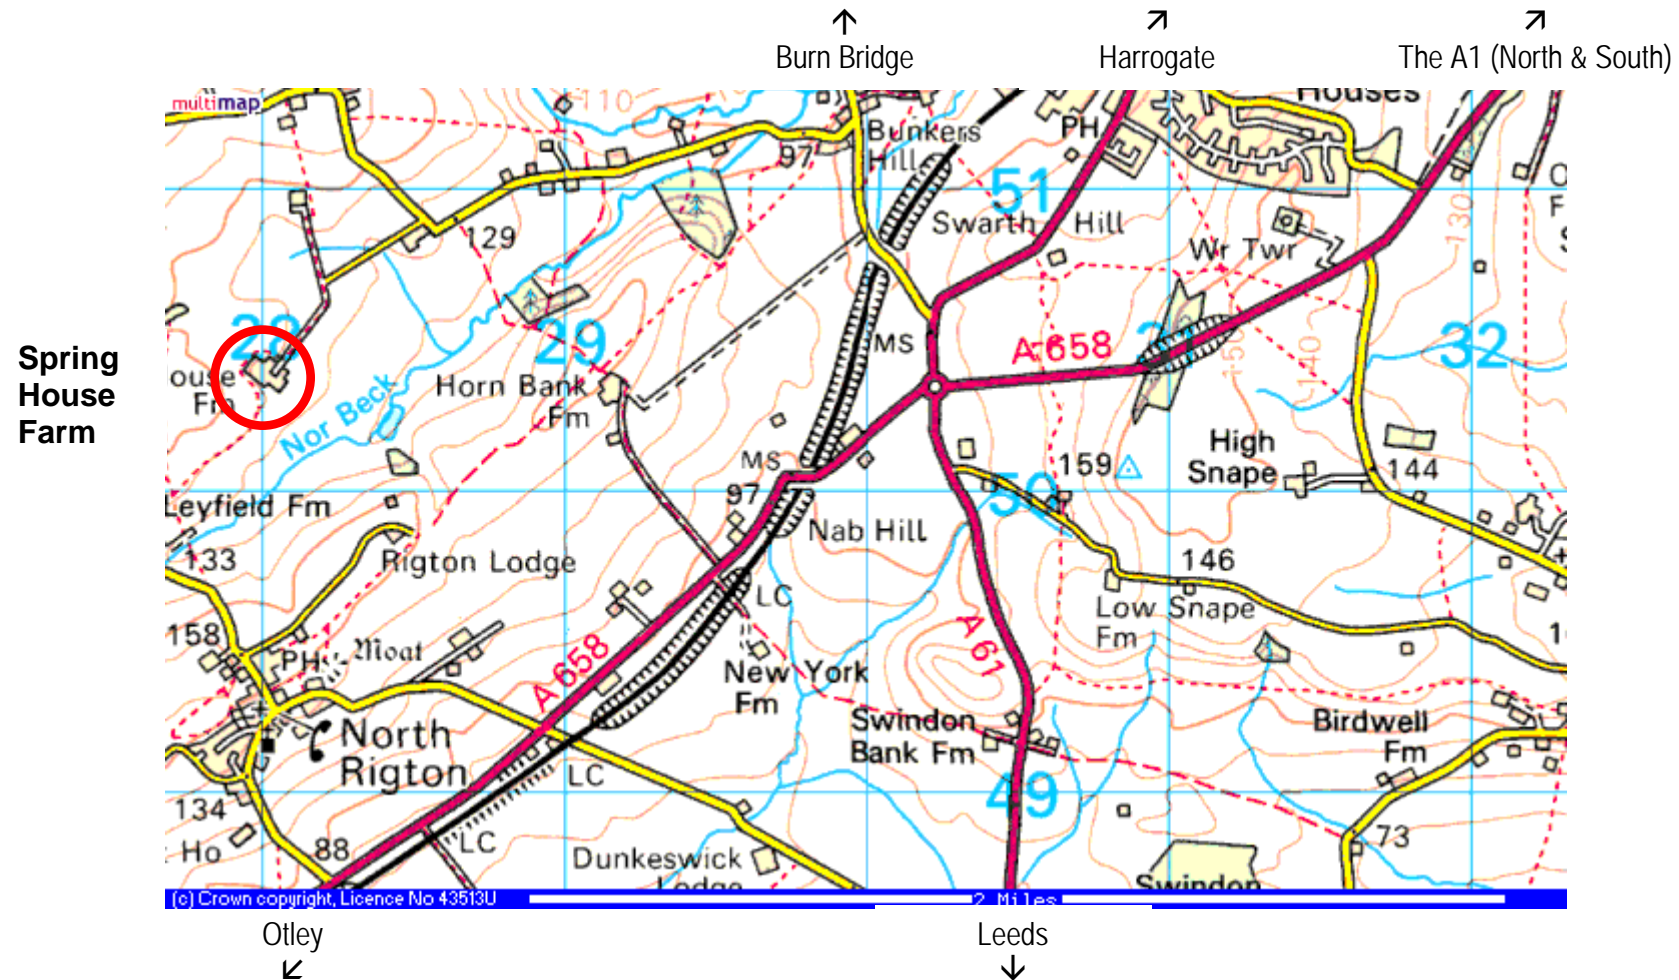

## Directions to Harrogate Riding & Language Centre

Spring House Farm

Burn Bridge, Harrogate, HG3 1PW

Telephone + 00 44 (1) 423 87 18 94

*Harrogate Riding*  
& LANGUAGE CENTRE